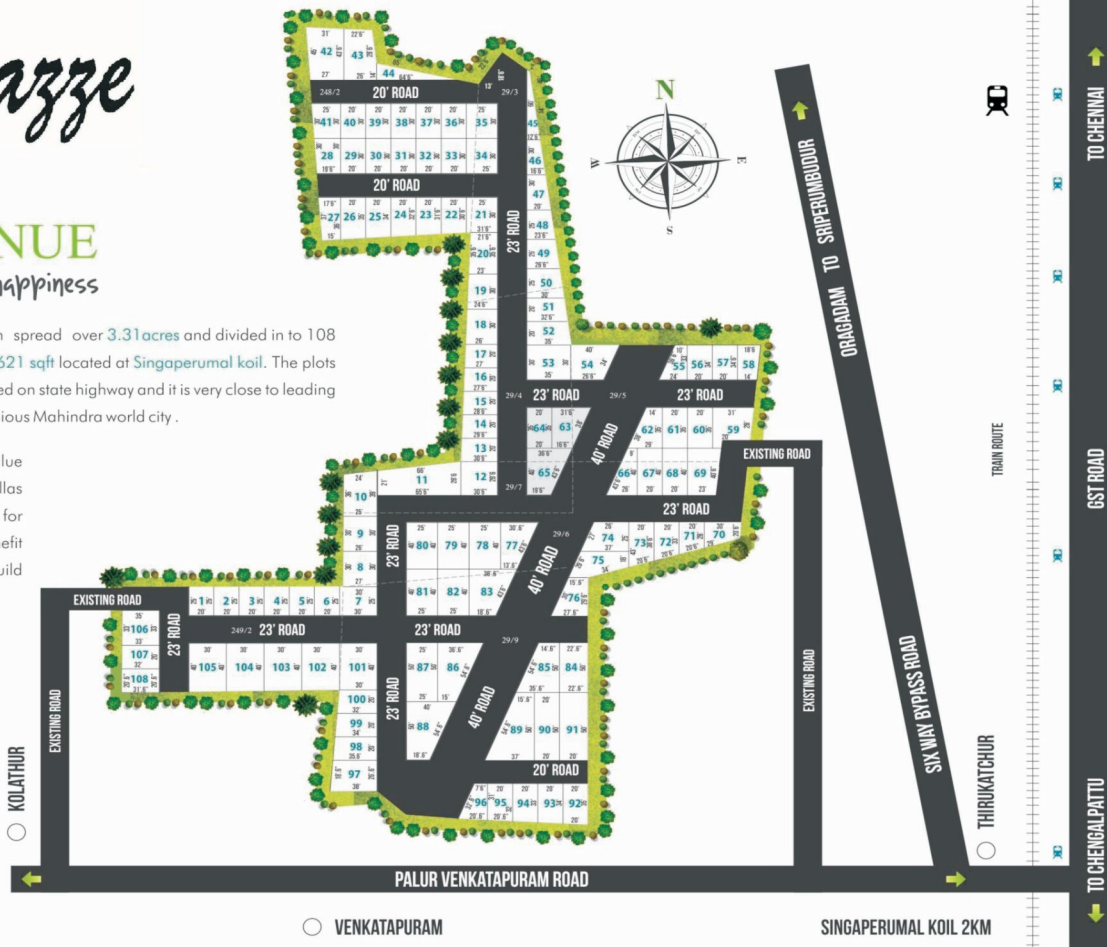

Features

- ✓ Clear Title
- ✓ 20,23,40 feet road
- ✓ Ready for Dwelling
- ✓ Fully Fenced

- TAMBARAM
- VANDALUR ZOO
- CRESENT ENGG COLLEGE
- GUDUVANCHERY
- LGT ESTANCIA
- SRM UNIVERSITY
- SIPCOT MARAIMALAI NAGAR
- FORD INDIA PVT LTD
- CAPGEMINI
- STAR HOTEL
- SINGAPERUMAL KOIL
- MAHINDRA CITY

PLOTS SHOWING THE LAYOUT OF HOUSES SITE IN S.F.NOS : 29/3,4,5,6,7,9, 248/2, 249/2 OF KOLATHUR VILLAGE, CHENGALPATTU TALUK, KANCHEEPURAM DISTRICT

PLOT NO.	PART OF SURVEY NO.	AREA SQ.FT.	PLOT NO.	PART OF SURVEY NO.	AREA SQ.FT.	PLOT NO.	PART OF SURVEY NO.	AREA SQ.FT.
1	249/2	500	37	248/2	600	73	29/6	815
2	249/2	500	38	248/2	600	74	29/6	788
3	249/2	500	39	248/2	600	75	29/6,9	1056
4	249/2	500	40	248/2	600	76	29/9	581
5	249/2	500	41	248/2	705	77	29/6	880
6	249/2	500	42	248/2	1223	78	29/6	1000
7	29/9, 249/2	750	43	248/2	1067	79	29/6	1000
8	29/6,9	795	44	248/2	450	80	29/6	1000
9	29/6	765	45	29/3	435	81	29/6,9	1000
10	29/6,7	819	46	29/3	435	82	29/6,9	1000
11	29/7	1621	47	29/3	548	83	29/6,9	1200
12	29/7	889	48	29/3	544	84	29/9	1125
13	29/4,7	600	49	29/3	625	85	29/9	1250
14	29/4	500	50	29/3,4	708	86	29/9	1280
15	29/4	880	51	29/5	625	87	29/9	1280
16	29/4	845	52	29/5	675	88	29/9	1463
17	29/4	630	53	29/5	1050	89	29/9	1313
18	29/4	758	54	29/5	1064	90	29/9	1000
19	29/3,4	713	55	29/6	862	91	29/9	1125
20	29/3	780	56	29/5	670	92	29/9	690
21	29/3, 248/2	751	57	29/5	685	93	29/9	670
22	248/2	620	58	29/5	599	94	29/9	659
23	248/2	640	59	29/5	684	95	29/9	650
24	248/2	665	60	29/5	700	96	29/9	465
25	248/2	680	61	29/5	700	97	29/9	627
26	248/2	710	62	29/5	752	98	29/9	669
27	248/2	693	63	29/4,6	840	99	29/9	825
28	248/2	623	64	29/4	700	100	29/9	725
29	248/2	600	65	29/7	1120	101	29/9, 249/2	1200
30	248/2	600	66	29/5,6	700	102	249/2	1200
31	248/2	600	67	29/5,6	800	103	249/2	1200
32	248/2	600	68	29/5,6	600	104	249/2	1200
33	248/2	600	69	29/5,6	1010	105	249/2	1200
34	29/3, 248/2	750	70	29/6	715	106	249/2	1122
35	29/3, 248/2	750	71	29/6	810	107	249/2	650
36	248/2	800	72	29/6	715	108	249/2	651

Location Advantages

- ✓ 2 km off Grand Southern Trunk Road (GST)
- ✓ On SH-57 - connecting GST and Sriperumbudur
- ✓ 20-minute drive to Tambaram
- ✓ 2-minute drive to the nearest railway station
- ✓ 30-minute drive to Chennai airport
- ✓ 5-minute drive to Mahindra World City
- ✓ 10-minute drive to Oragadam